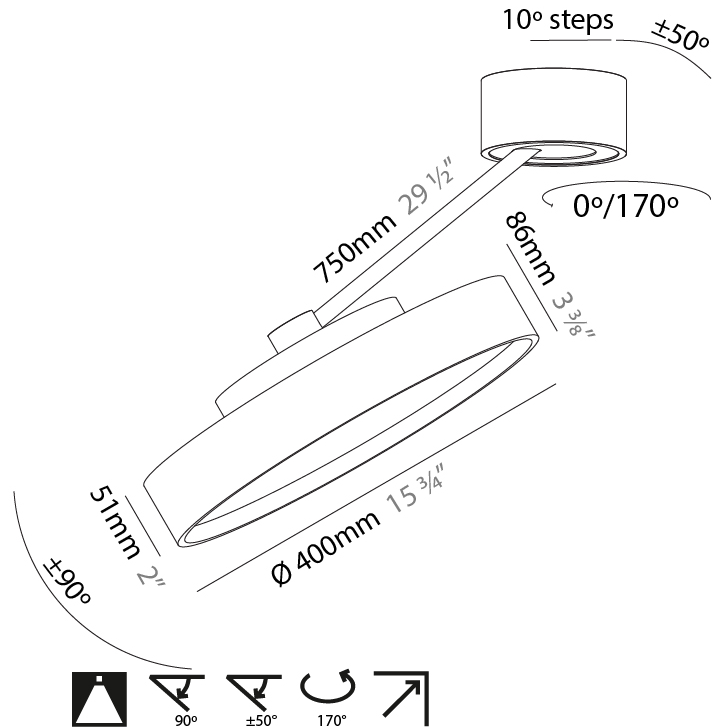

GENERAL

Series: Sign Diva Dancer
Subseries: Sign Diva Dancer Korona
Brand: Prolicht
Division: Architectural
Mounting Type: Suspension
Mounting Location: Ceiling
Subcategory: Pendant

PHYSICAL

Shape: Round
Diameter (mm): 400
Diameter (in): 15 3/4
Height (mm): 870
Depth (mm): 86
Height (in): 34 1/4
Depth (in): 3 3/8
Light Distribution: Adjustable / Direct
Weight (kg): 3.5
Weight (lbs): 7.716

Diffuser: PMMA - Opal / Micro-Prism / Sparkling Secret / Vintage Industrial

Fixture Finish: SSR / BKV / CWI / CRY / HAB / UFT / ITA / RUA / FTG / MYG / LOD / PUS / FRO / FUP / KIA / POP / BLS / SPG / MEY / GOH / GUM / CHC / COM / ABZ / JAG / OBR / MOS / ROR

Fixture Material: Extruded Aluminum / Steel

ELECTRICAL

Lamp Type: LED (Zhaga Standard)
Input Wattage (W): 17.9
Total Output Wattage (W): 16
Dimming: Tri-Mode (Non-Dimming and Phase Dimming (120Vac only) and 0-10V Dimming)
Driver Included: Yes
Driver Location: Integrated
Driver Type: Constant Current - Universal
Driver Class: Class 2
Input Voltage (V): 120 - 277
Constant Current (MA): 500

LED

Color Temperature (*K): 2700 / 3000 / 3500 / 4000
Max. Delivered Lumen (lm): 1870 / 2340 / 2372 / 2420
CRI: >90 CRI
Lamp Life (hrs): 50000

OPTICAL

Adjustability: Rotational Canopy 170°; Tilting Canopy ±50°; Tilting Head ±90°

RATINGS AND CERTIFICATIONS

Certified By: Certified for North American Standards
IP rating: IP20